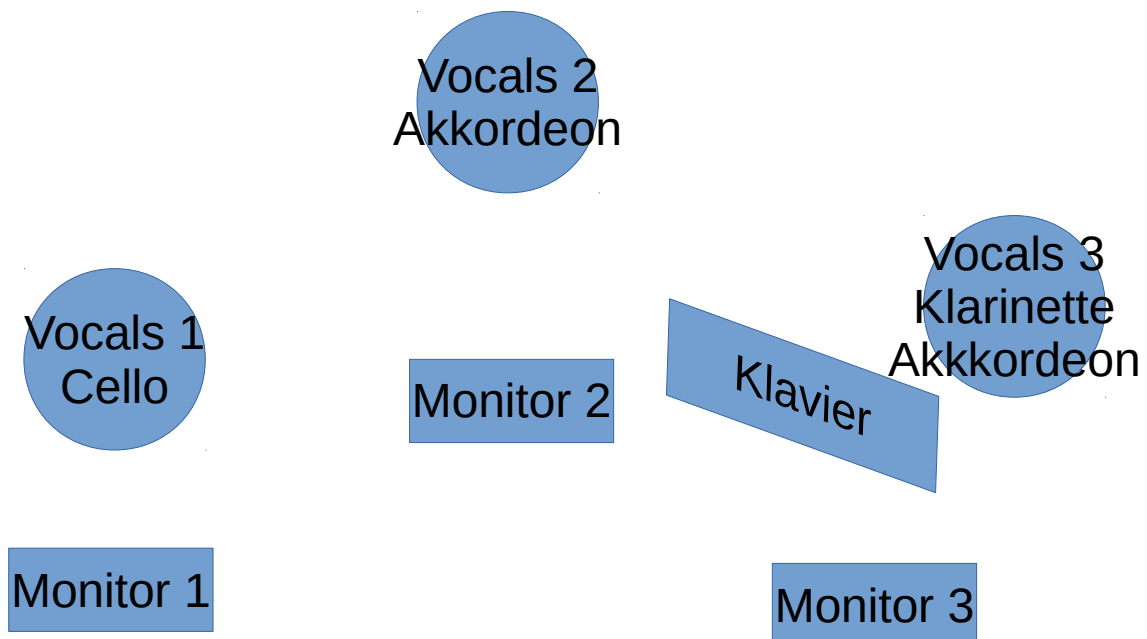

# Technical Rider la pomme pourrie

Publikum

## Chanel List:

- 1 vocals 1
- 2 vocals 2 (Phantom Power, eigenes Neumann)
- 3 vocals 3
- 4 d-piano L, DI-Box
- 5 d-piano R, DI Box
- 6 Cello (Phantom Power)
- 7 Akkordeon L
- 8 Akkordeon R
- 9 Akkordeon DI Box
- 10 Klarinette
- 11 Ukulele DI Box